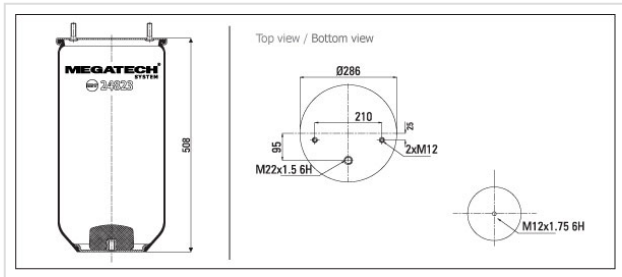

# 24823 P Air Spring With Top Plate

## 24823 P

Air Spring With Top Plate

**VEHICLE**

**OE**

Volvo

1076860