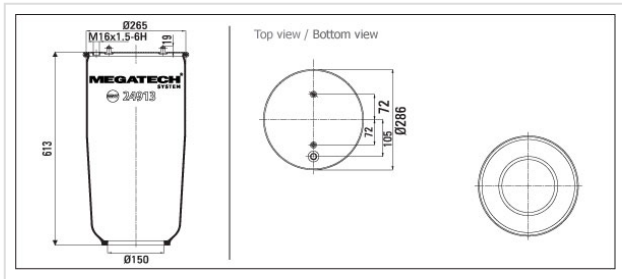

24913 P10 Air Spring With Top Plate

24913 P10

Air Spring With Top Plate

VEHICLE

OE

Bpw

02 3722 14 00