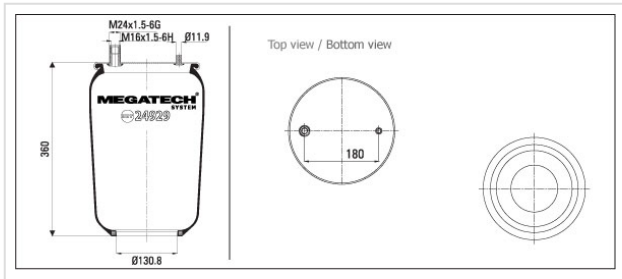

24929 P Air Spring With Top Plate

24929 P

Air Spring With Top Plate

VEHICLE

OE