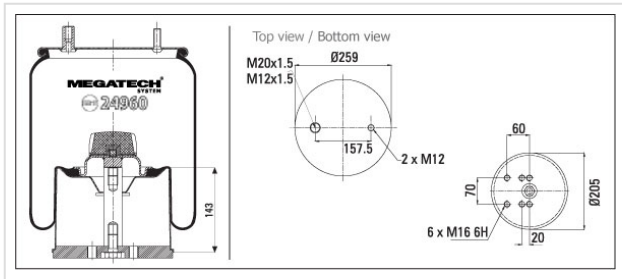

# 24960 K Air Spring With Metal Piston

**24960 K**

**Air Spring With Metal Piston**

**VEHICLE**

**OE**

Rvi

5000790689