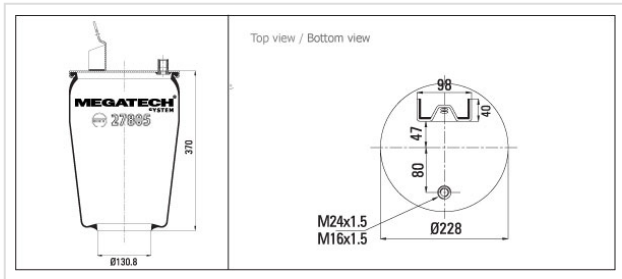

27805 P Air Spring With Top Plate

27805 P

Air Spring With Top Plate

VEHICLE

OE