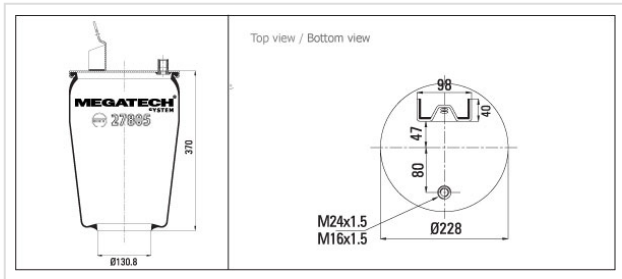

# 27805 P Air Spring With Top Plate

**27805 P**

**Air Spring With Top Plate**

**VEHICLE**

**OE**