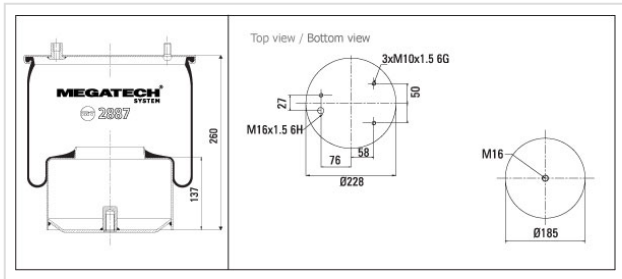

2887 K4 Air Spring With Metal Piston

2887 K4

Air Spring With Metal Piston

VEHICLE	OE
Mercedes	A 942 320 22 21
Mercedes	A 942 320 13 21
Daf	1 286 251
Daf	1 697 680