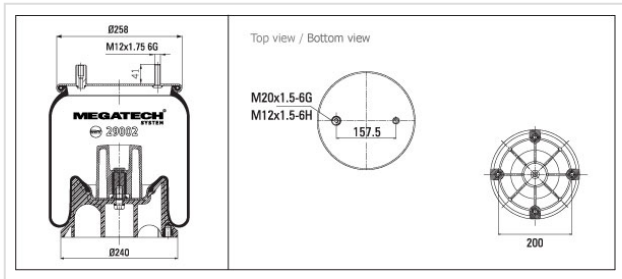

29002 K PA308 Air Spring With Plastic Piston

29002 K PA308

Air Spring With Plastic Piston

VEHICLE	OE
Mercedes	A 629 327 00 01
Mercedes	A 629 320 00 25
Fruehauf	M078580
Neway	90557233