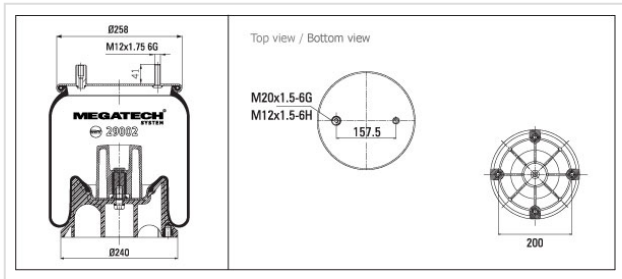

29002 K PA308 Air Spring With Plastic Piston

29002 K PA308

Air Spring With Plastic Piston

VEHICLE

OE

Mercedes

A 629 327 00 01

Mercedes