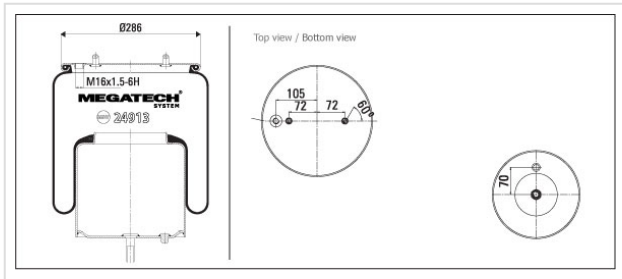

24913 K10 Air Spring With Metal Piston

24913 K10

Air Spring With Metal Piston

VEHICLE	OE
Bpw	02.200.24.40.0
Daf	0 689 677
Iveco	536905265
Mercedes	A 357 320 15 34
Mercedes	A 000 327 01 01