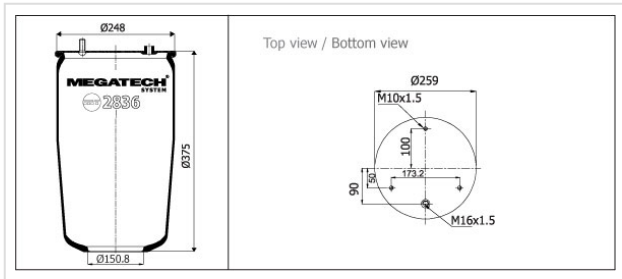

# 2836 P11 Air Spring With Top Plate