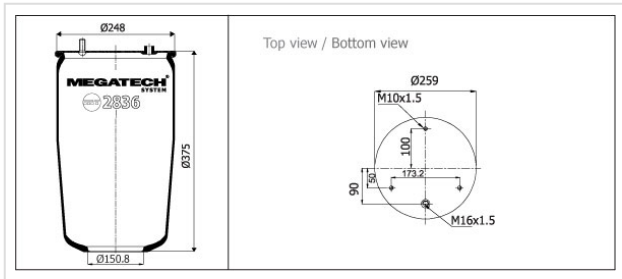

2836 P11 Air Spring With Top Plate

2836 P11

Air Spring With Top Plate

VEHICLE

Setra

OE

107-
23.36.102.11C