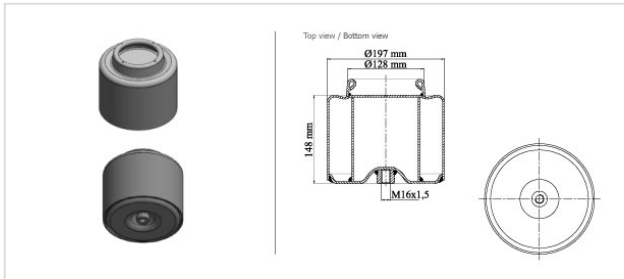

21885.B LOWER METAL PISTON

21885.B

LOWER METAL PISTON

VEHICLE

OE