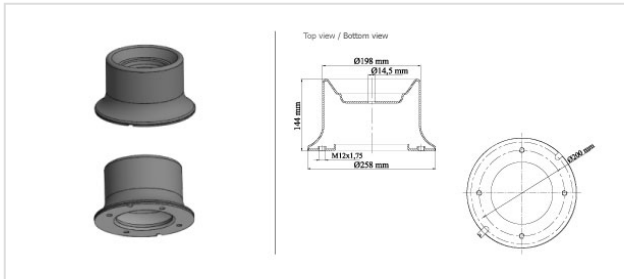

24004.B LOWER METAL PISTON

24004.B

LOWER METAL PISTON

VEHICLE

OE

Saf

2.229.0007.00

Saf