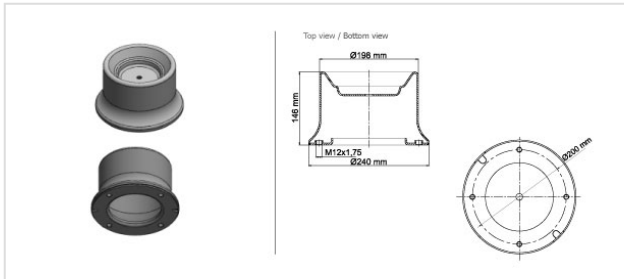

24022.1.B LOWER METAL PISTON

24022.1.B

LOWER METAL PISTON

VEHICLE

OE

Saf	3.229.0029.00
Saf	3.229.2129.00
Saf	3.229.2229.00
Saf	3.229.2429.00