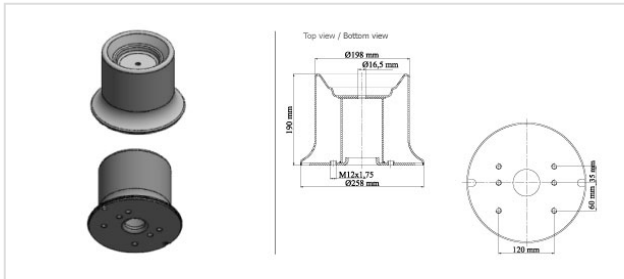

24023.B LOWER METAL PISTON

24023.B

LOWER METAL PISTON

VEHICLE

OE

Renault

5.000.745.918

Renault