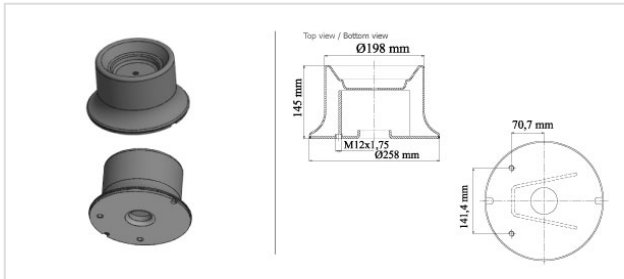

24156.1.B LOWER METAL PISTON

24156.1.B

LOWER METAL PISTON

VEHICLE

OE