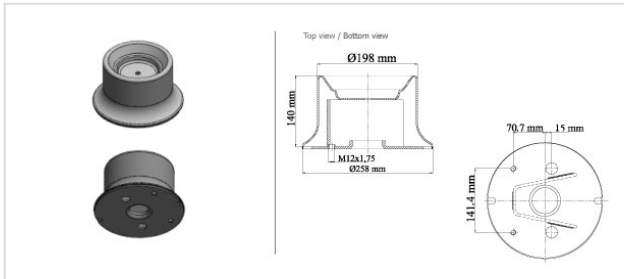

24156.5.B LOWER METAL PISTON

24156.5.B

LOWER METAL PISTON

VEHICLE

OE

Bpw

TYPE -36

Bpw