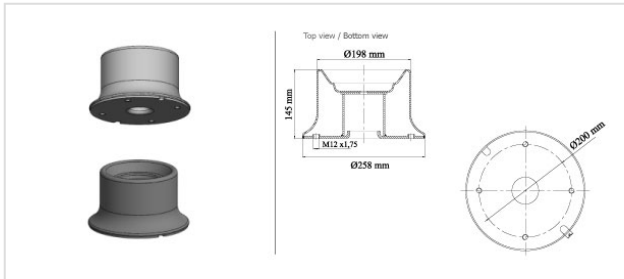

24156.B LOWER METAL PISTON

24156.B

LOWER METAL PISTON

VEHICLE

OE