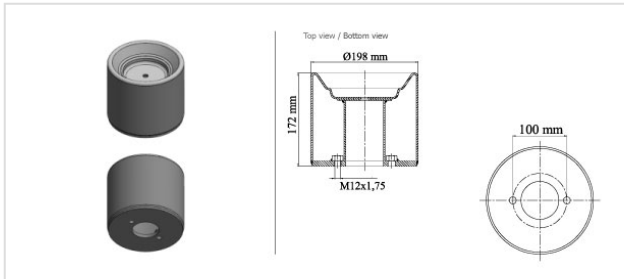

24157.1.B LOWER METAL PISTON

24157.1.B

LOWER METAL PISTON

VEHICLE

OE