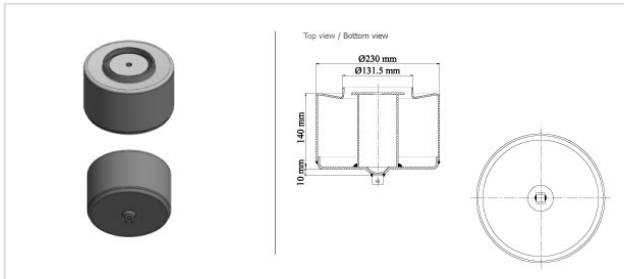

24420.B LOWER METAL PISTON

24420.B

LOWER METAL PISTON

VEHICLE

OE

Daf

.

Volvo