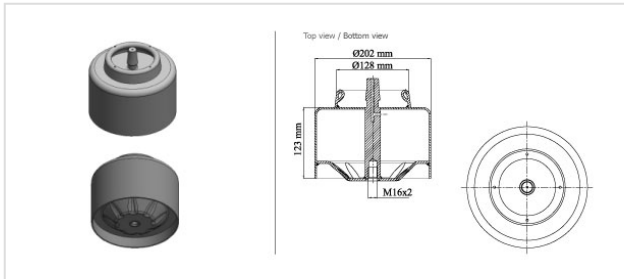

24644.B LOWER METAL PISTON

24644.B

LOWER METAL PISTON

VEHICLE

OE

Renault

5010228908A

Sachs