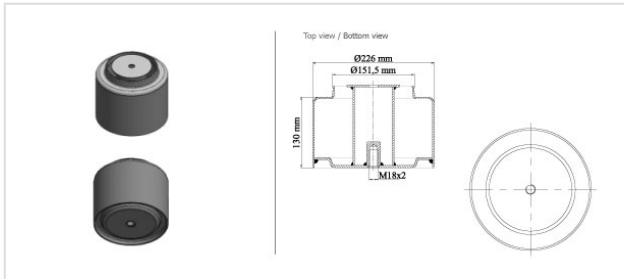

24705.B LOWER METAL PISTON

24705.B

LOWER METAL PISTON

VEHICLE

OE

Volvo

22058737

Volvo