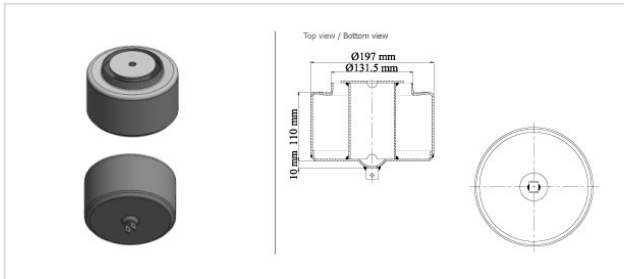

24713.2.B LOWER METAL PISTON

24713.2.B

LOWER METAL PISTON

VEHICLE

OE

Volvo

22058741

Volvo