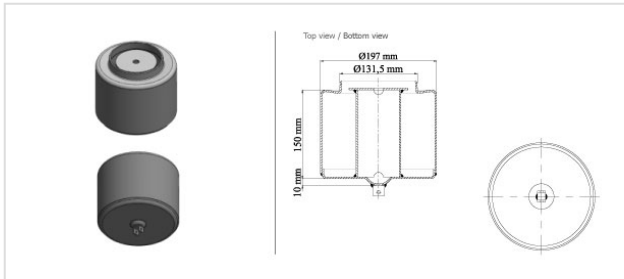

24713.B LOWER METAL PISTON

24713.B

LOWER METAL PISTON

VEHICLE

OE

Volvo

3 950 209

Volvo