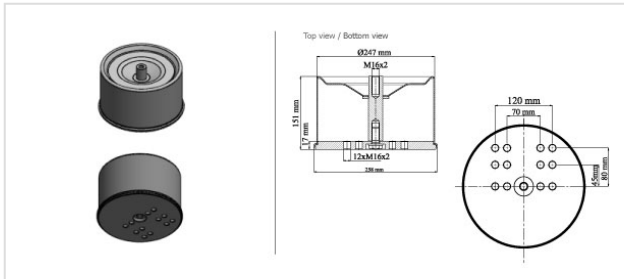

24881.B LOWER METAL PISTON

24881.B

LOWER METAL PISTON

VEHICLE

OE

Bpw

05.429.41.22.1

Volvo