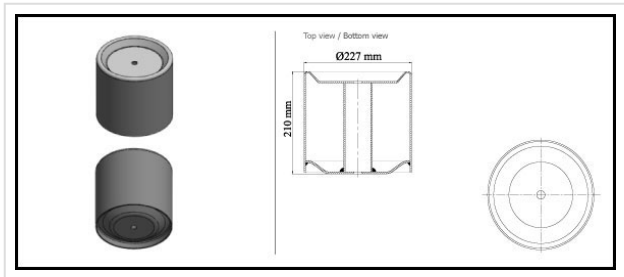

24911.B LOWER METAL PISTON

24911.B

LOWER METAL PISTON

VEHICLE

OE

Renault

5.010.239.971

Renault