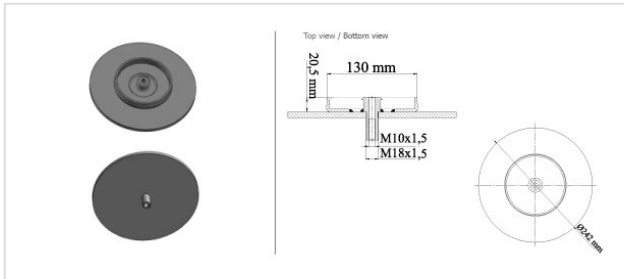

2644.2.T.B LOWER PISTON PLATE

2644.2.T.B

LOWER PISTON PLATE

VEHICLE

OE