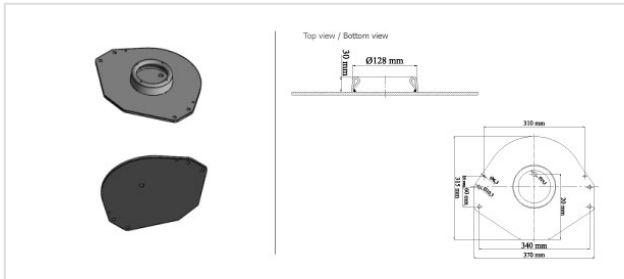

2644.T.B LOWER METAL PISTON

2644.T.B

LOWER METAL PISTON

VEHICLE

OE

Setra

107-
23.36.102.11C