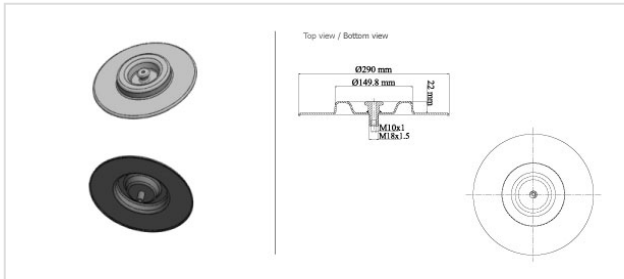

2661.2.T.B LOWER METAL PISTON

2661.2.T.B

LOWER METAL PISTON

VEHICLE

OE