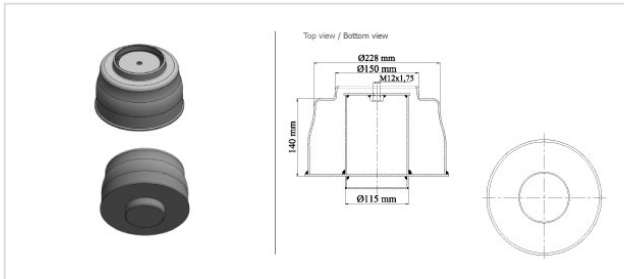

2661.B LOWER METAL PISTON

2661.B

LOWER METAL PISTON

VEHICLE

OE

Neoplan

12252

Neoplan