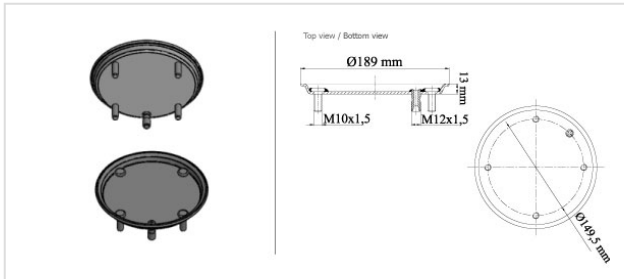

2701.1.T.B LOWER PISTON PLATE

2701.1.T.B

LOWER PISTON PLATE

VEHICLE

OE