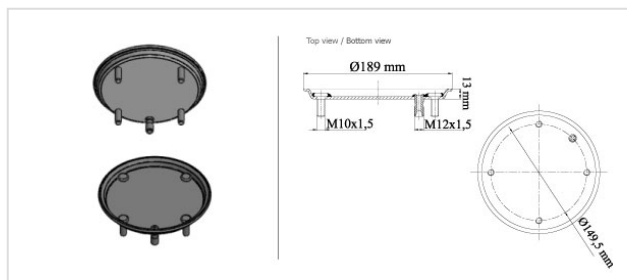

2701.1.T.B LOWER PISTON PLATE

2701.1.T.B

LOWER PISTON PLATE

VEHICLE

OE