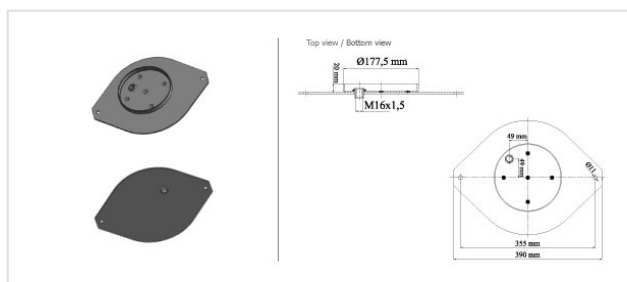

2701.2.T.B LOWER PISTON PLATE

2701.2.T.B

LOWER PISTON PLATE

VEHICLE

OE