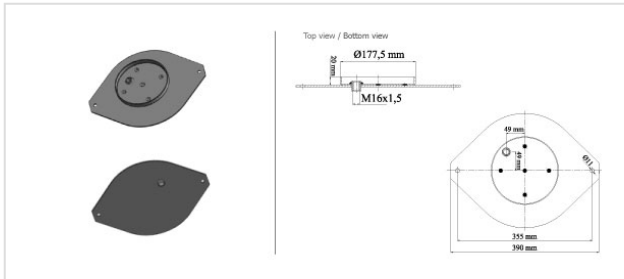

2701.2.T.B LOWER PISTON PLATE

2701.2.T.B

LOWER PISTON PLATE

VEHICLE

OE