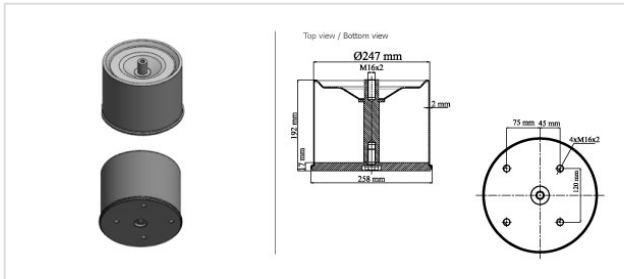

2725.BP1 LOWER PLASTIC PISTON

2725.BP1

LOWER PLASTIC PISTON

VEHICLE

OE

Gigant

166252 / 3653

Granning