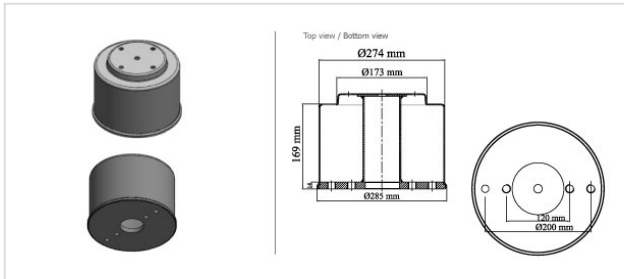

2725.BP2 LOWER PLASTIC PISTON

2725.BP2

LOWER PLASTIC PISTON

VEHICLE	OE
Gigant	166217
Gigant	246149
Wabco	951 814 747 0