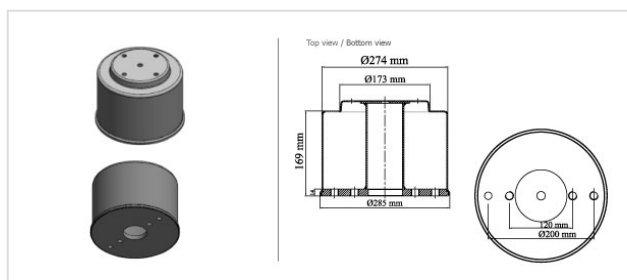

2725.BP2 LOWER PLASTIC PISTON

2725.BP2

LOWER PLASTIC PISTON

VEHICLE

OE

Gigant

166217

Gigant