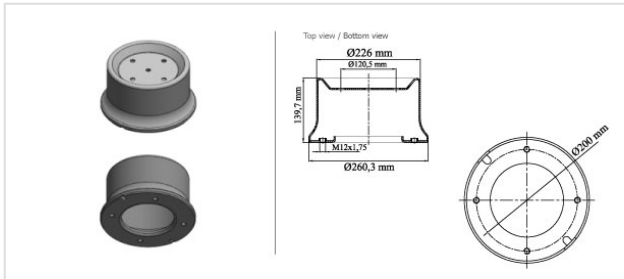

2810.B LOWER METAL PISTON

2810.B

LOWER METAL PISTON

VEHICLE

OE

Saf

3.229.0027.00

Saf