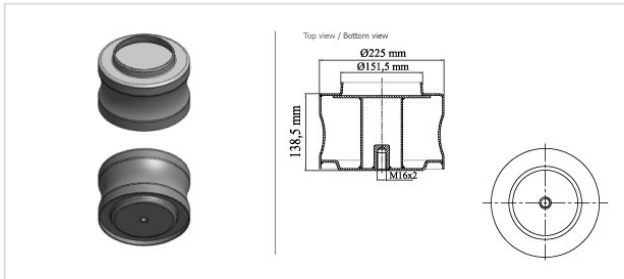

2836.2.B LOWER METAL PISTON

2836.2.B

LOWER METAL PISTON

VEHICLE

OE

Daf

0 297 721