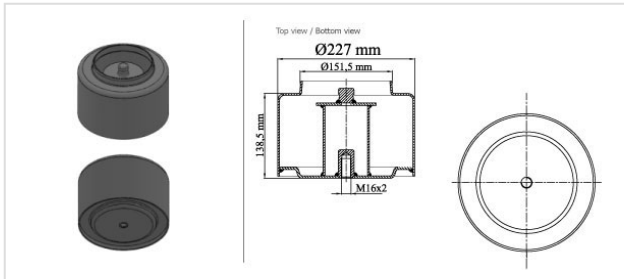

2836.B LOWER METAL PISTON

2836.B

LOWER METAL PISTON

VEHICLE

OE

Daf

0 526 651