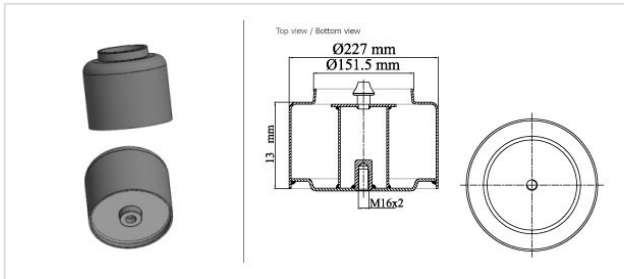

# 2882.B LOWER METAL PISTON

**2882.B**

**LOWER METAL PISTON**

VEHICLE	OE
Man	81.43601.0065
Magirus	81.43601.0067
Man	81.43601.0070
Man	81.43601.0092
Man	81.43601.0099