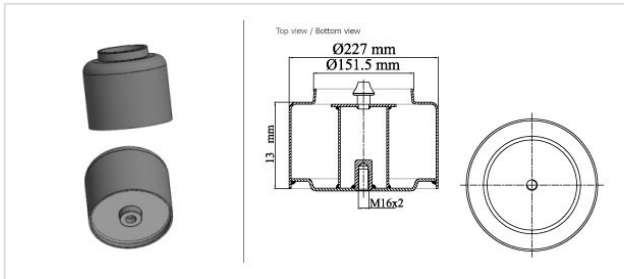

2882.B LOWER METAL PISTON

2882.B

LOWER METAL PISTON

VEHICLE	OE
Man	81.43601.0065
Magirus	81.43601.0067
Man	81.43601.0070
Man	81.43601.0092
Man	81.43601.0099