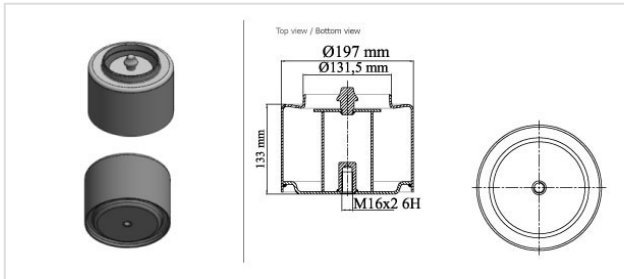

2887.B LOWER METAL PISTON

2887.B

LOWER METAL PISTON

VEHICLE

OE

Daf

1 141 525

Daf