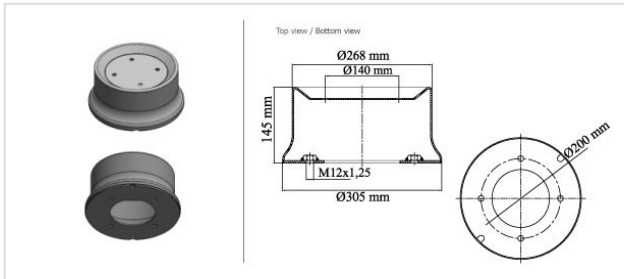

2901.B LOWER METAL PISTON

2901.B

LOWER METAL PISTON

VEHICLE

OE

Renault

5.010.052.722

Renault