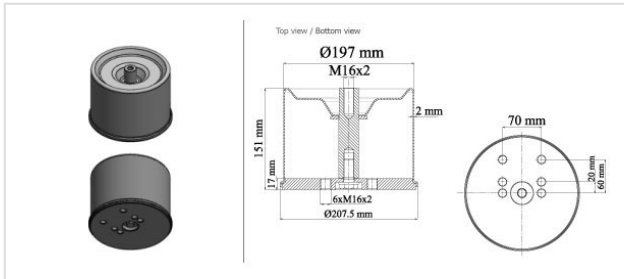

2940.B LOWER METAL PISTON

2940.B

LOWER METAL PISTON

VEHICLE	OE
Bpw	30K
Granning	05.429.41.14.1
Granning	05.429.41.23.1
Granning	05.429.41.27.1
Granning	05.429.41.53.1