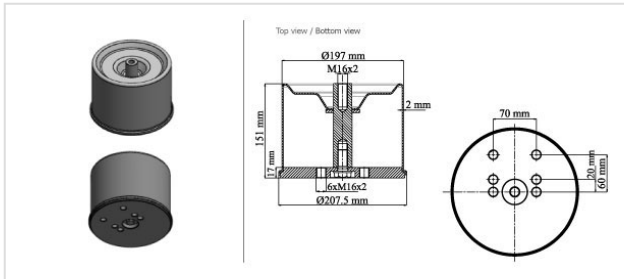

2940.BP Air Spring With Top Plate

2940.BP

Air Spring With Top Plate

VEHICLE	OE
Bpw	05.429.41.14.1
Bpw	05.429.41.23.1
Bpw	05.429.41.27.1
Bpw	05.429.41.53.1
Bpw	05.429.42.19.1