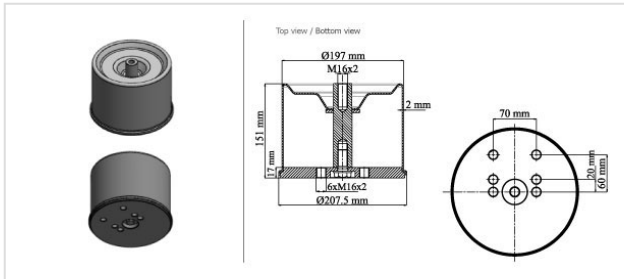

2940.BP Air Spring With Top Plate

2940.BP

Air Spring With Top Plate

VEHICLE

OE

Bpw	05.429.41.14.1
Bpw	05.429.41.23.1
Bpw	05.429.41.27.1
Bpw	05.429.41.53.1
Bpw	05.429.42.19.1