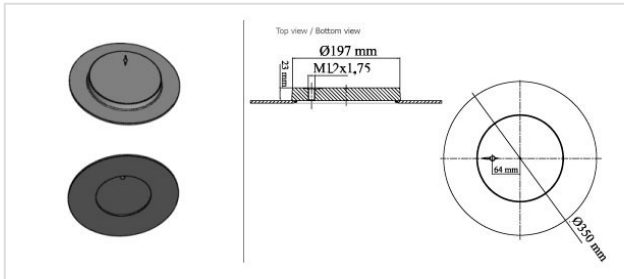

2940.T.B LOWER METAL PISTON

2940.T.B

LOWER METAL PISTON

VEHICLE

OE

Neoplan

12253.A