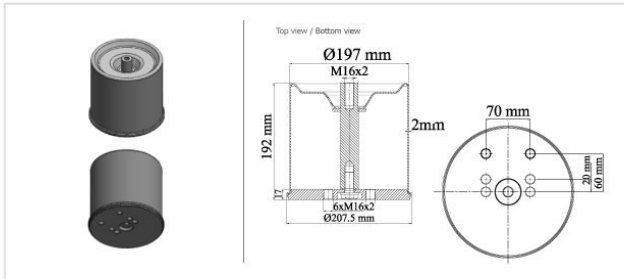

2941.B LOWER METAL PISTON

2941.B

LOWER METAL PISTON

VEHICLE	OE
Bpw	05.429.40.10.1
Bpw	05.429.40.28.1
Bpw	05.429.40.36.1
Bpw	05.429.40.59.1
Bpw	05.429.41.14.1