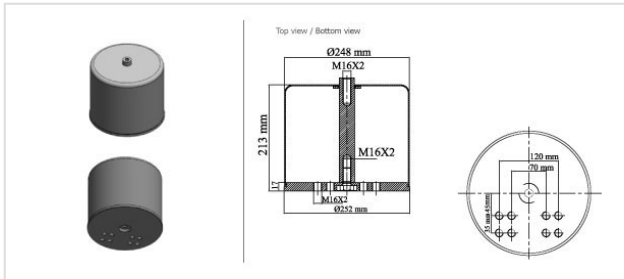

2942.BP Air Spring With Top Plate

2942.BP

Air Spring With Top Plate

VEHICLE

OE

Bpw

05.429.40.05.0

Man