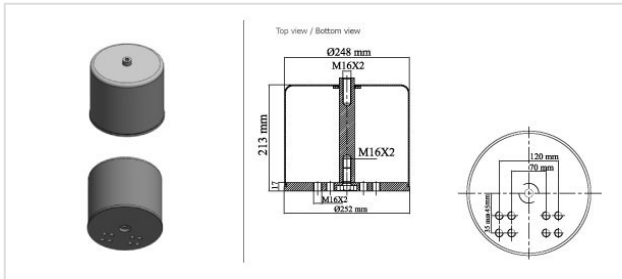

2942.BP Air Spring With Top Plate

2942.BP

Air Spring With Top Plate

VEHICLE

OE

Bpw

05.429.40.05.0

Man