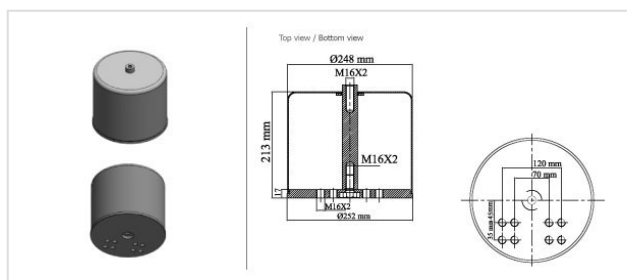

2942.BP Air Spring With Top Plate

2942.BP

Air Spring With Top Plate

VEHICLE	OE
Bpw	05.429.40.05.0
Man	81.440.500.142
Wabco	951 814 700 0