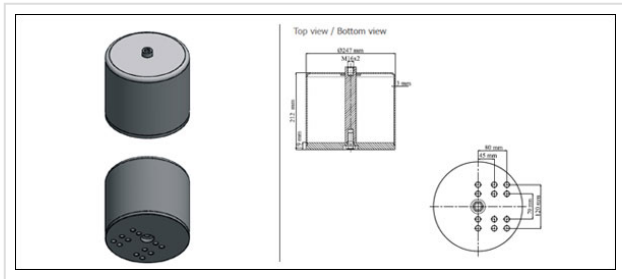

2942.B LOWER METAL PISTON

2942.B

LOWER METAL PISTON

VEHICLE

OE

Bpw

05.429.40.05.0

Man