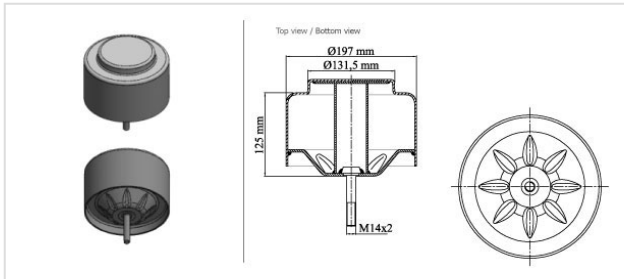

2944.B LOWER METAL PISTON

2944.B

LOWER METAL PISTON

VEHICLE

OE

Daf

0 627 584

Iveco