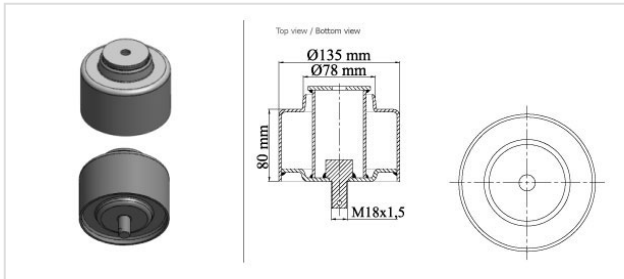

2975.B LOWER METAL PISTON

2975.B

LOWER METAL PISTON

VEHICLE

OE

Mercedes

A 699 328 01 01