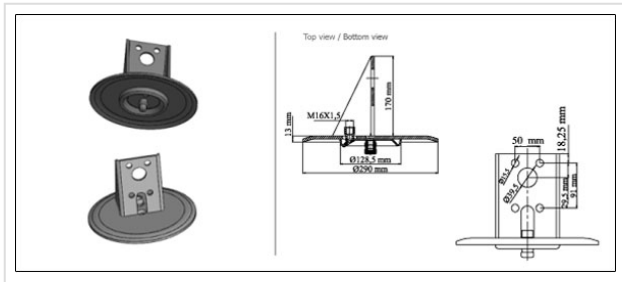

2713.T.K.B LOWER METAL PLATE

2713.T.K.B

LOWER METAL PLATE

VEHICLE

OE

Volvo

1628371