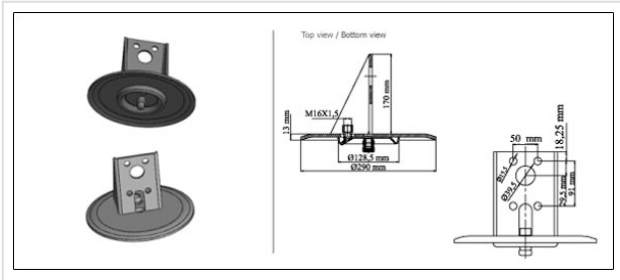

2713.T.K.B LOWER METAL PLATE

2713.T.K.B

LOWER METAL PLATE

VEHICLE

OE

Volvo

1628371