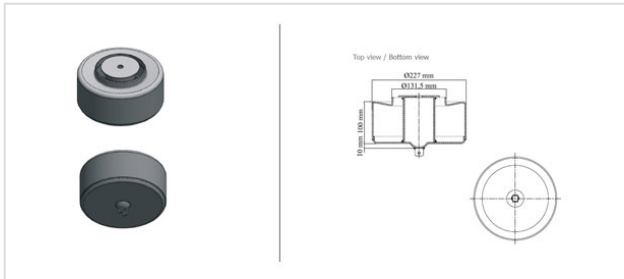

24925.B LOWER METAL PISTON

24925.B

LOWER METAL PISTON

VEHICLE

OE

Volvo

1 075 365

Volvo