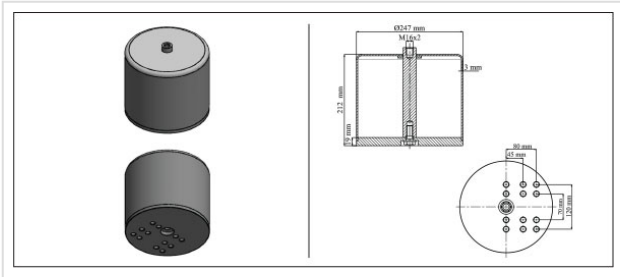

# 2881.B METAL PISTON

**2881.B**

**METAL PISTON**

**VEHICLE**

**OE**

Bpw

05.429.40.08.1

Bpw

TYPE -36

Bpw

05.429.40.54.0

Bpw

05.429.41.36.1