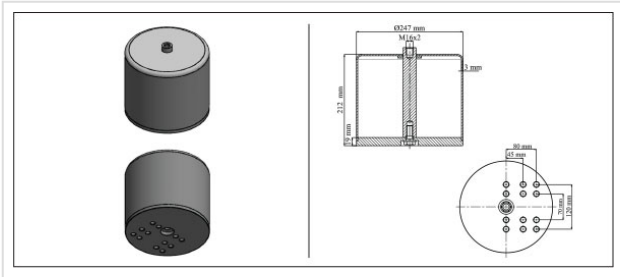

2881.B METAL PISTON

2881.B

METAL PISTON

VEHICLE

OE

Bpw

05.429.40.08.1

Bpw

TYPE -36

Bpw

05.429.40.54.0

Bpw

05.429.41.36.1