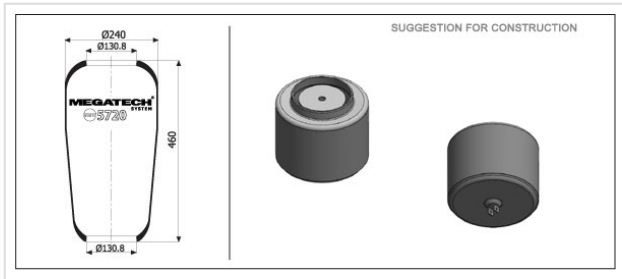

5720 K Rolling Lob With Piston

5720 K

Rolling Lob With Piston

VEHICLE

OE

Volvo

1622116