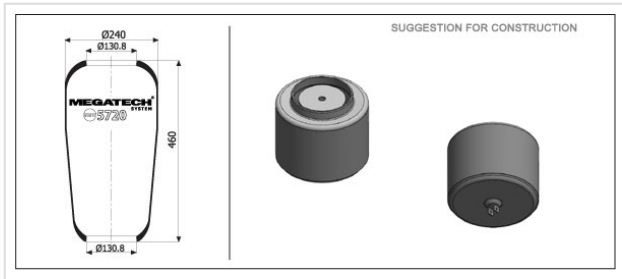

# 5720 K Rolling Lob With Piston

**5720 K**

**Rolling Lob With Piston**

**VEHICLE**

**OE**

Volvo

1622116